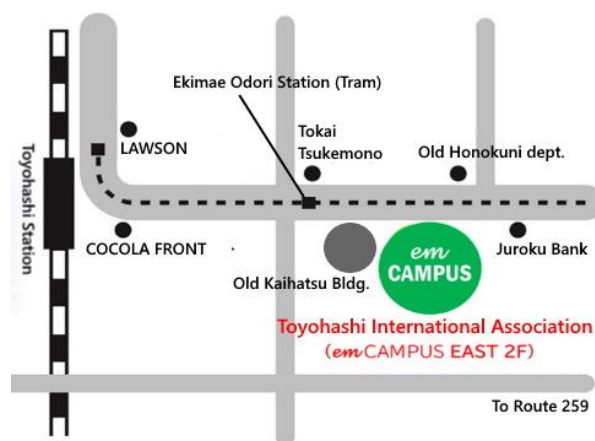

April 2022 「Nihongo Kyoushitsu」 Saturday night classes will start

From **Feb 19 (Sat)** We will accept registrations for new students.

※The applicant him/herself must come to

Toyohashi International Association for registration.

emCAMPUS EAST 2F, 2-81 Ekimae-odori, Toyohashi
Open everyday except national holidays from 9am to 5pm
(also open on weekends)

<What to bring>

- Zairyu Card (Residence Card)
- Registration fee 500yen(per term)