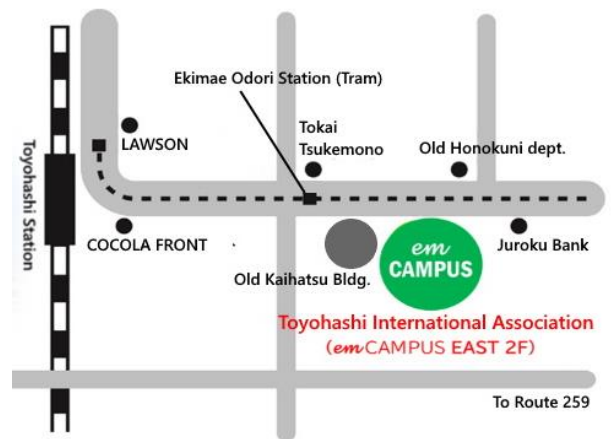

August 2022

2nd 「Nihongo Kyoushitsu」

Saturday night classes will start

From **Jul.11 (Mon)**

※The applicant him/herself must come to

Toyohashi International Association for registration.

emCAMPUS EAST 2F, 2-81 Ekimae-odori, Toyohashi

Open everyday except national holidays from 9am to 5pm
(also open on weekends)

※The 5th Sat. & the following Sun. is closed.

<What to bring>

- •Zairyu Card (Residence Card)
- •Registration fee 500yen(per term)

We will accept registrations
for new students.

Target Classes

Class	Contents
Introductory	Study hiragana and katakana
Basic D	Study lesson 31-40 of Minna no Nihongo II
Basic E	Study lesson 41-50 of Minna no Nihongo II
N2	Study for JLPT N2
N3	Study for JLPT N3

Schedule <2nd term>

No.	Date	No.	Date
1	Aug 6	7	Sep24
2	Aug20	8	Oct 1
3	Aug27	9	Oct 8
4	Sep 3	10	Oct22
5	Sep10	11	Nov12
6	Sep17	12	Nov19

DATE : August 6 (Sat)~November19 (Sat)

TIME : 19:00~20:30

**VENUE : Machinaka Library 2F International Space
(emCAMPUS EAST 2F, 2-81 Ekimae-odori, Toyohashi)**

Organized by: Toyohashi International Association

〒440-0888

emCAMPUS EAST 2F, 2-81 Ekimae-odori, Toyohashi ☎(0532)55-3671

✉tia@tia.aichi.jp Website : <http://www.toyohashi-tia.or.jp>